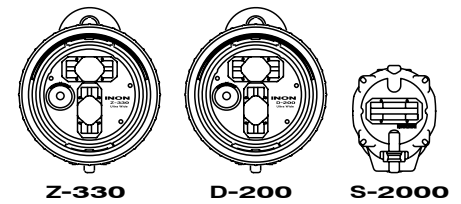

For the latest and up-to-date compatibility, please visit our web site.

INON WEBSITE <http://www.inon.jp>

INON

2018.09