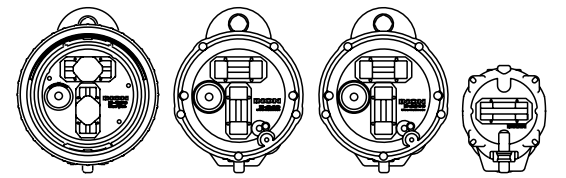

Z-330

Z-240

D-2000

S-2000

For the latest and up-to-date compatibility, please visit our web site.

INON WEBSITE <http://www.inon.jp>

INON

2018.02